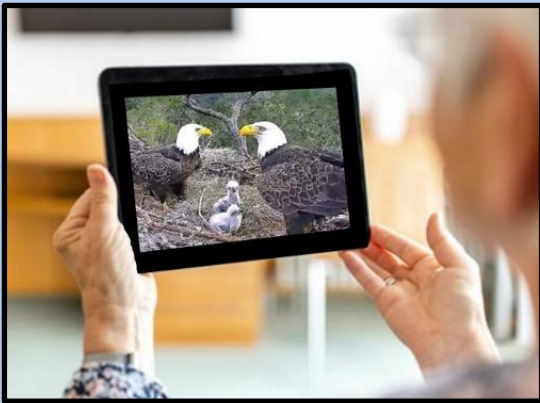

# Introducing Coral Reef TV

Coral Reef TV is a unique live nature streaming service designed specifically for senior living environments. There are two design functions, one as a fun activity for individual use and one as a virtual aquarium to replace actual aquariums for common area spaces. There is no other live streaming service of it's kind on the market today. Both functions are described below.

## Live Nature Streaming as a Fun Activity

Imagine keeping track of the live baby bald eagles from the Big Bear California Eagle Cam then switching with two clicks to see what sea creatures are showing up on the Lower Florida Keys Underwater Cam. Have fun trying to identify the different birds showing up on the seven live bird feeder cams we have available or watch the sea lions hang out at the Hanson Island BC Sea Lion Colony cam. With over 100 live cams available, we have it all covered. We provide a simple 10" tablet (or you can use your own) that is directly linked to the Coral Reef TV website and all controls are simple to use and the navigation is extremely easy to understand. Bring joy and fun and a real connection to live nature to the Senior environment!